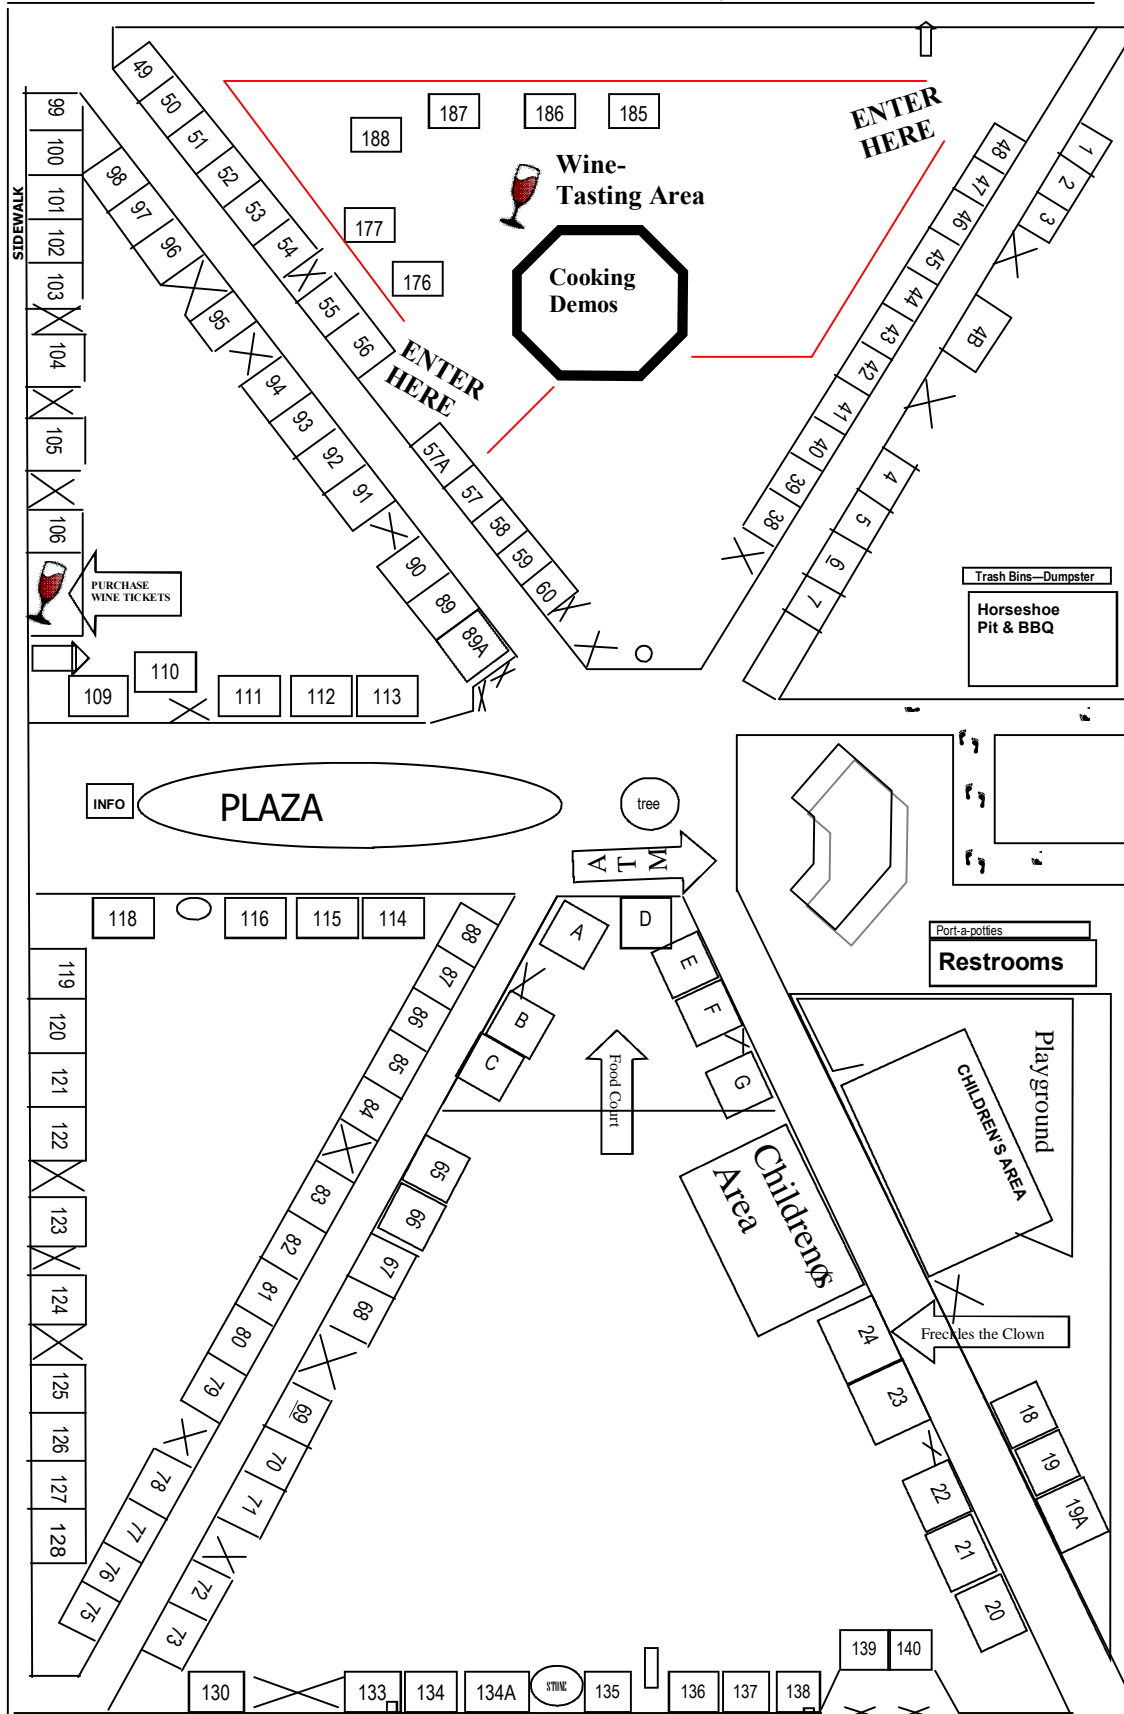

SIDEWALK

# 2017 Olive Festival Vendor Map

PINE ST.

SIDEWALK

12th ST.

11th ST.

SPRING ST.